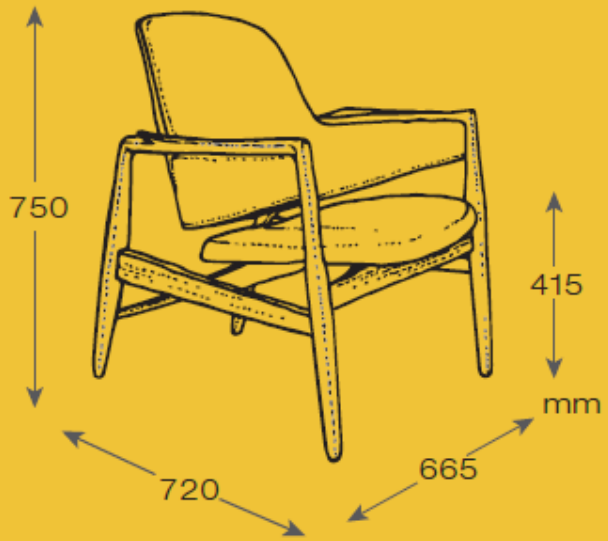

Matz Form项目案例

NOVAH一期上市产品

Petal Chair

A large flower Petal has fallen off the blossoming trees - we picked it up and created this chair

我们于落英之下的花瓣中
获得了这张座椅的灵感，
Petal Chair（“花瓣椅”）应运而生。

应用空间：公共休闲空间/餐厅

**Petal
Chair**

Petal Chair

Slingshot

The Slingshot is almost pulled out to its maximum and ready to "shoot out" whoever dare to sit in that comfortable curve.

Slingshot椅极具线条美感，尤其是椅背与扶手的优雅衔接，将人深深怀抱。椅座与椅背部分略带上扬的角度，使其拥有绝佳的坐感。

应用空间：公共休闲空间

Slingshot

Wick

藤椅与实木搭配，
轻巧大方，
反璞归真。

应用空间：公共休闲空间

Leaf

应用空间：公共休闲空间

Natural Oak
Natural American white oak
with matt lacquer