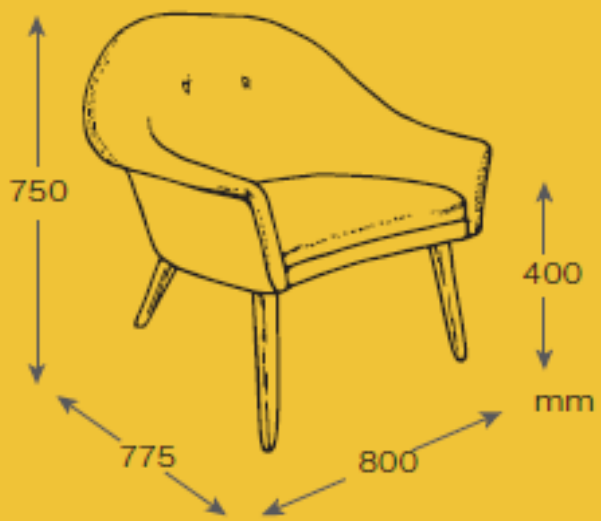

Matz Form项目案例

NOVAH一期上市产品

Petal Chair

A large flower Petal has fallen off the blossoming trees - we picked it up and created this chair

我们于落英之下的花瓣中
获得了这张座椅的灵感，
Petal Chair（“花瓣椅”）应运而生。

应用空间：公共休闲空间/餐厅

**Petal
Chair**

Petal Chair

Slingshot

The Slingshot is almost pulled out to its maximum and ready to "shoot out" whoever dare to sit in that comfortable curve.

Slingshot椅极具线条美感，尤其是椅背与扶手的优雅衔接，将人深深怀抱。椅座与椅背部分略带上扬的角度，使其拥有绝佳的坐感。