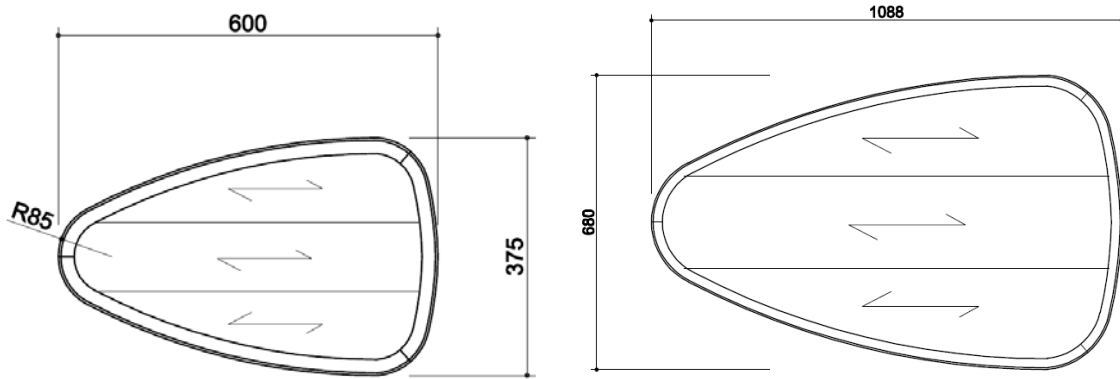

Leaf

应用空间：公共休闲空间